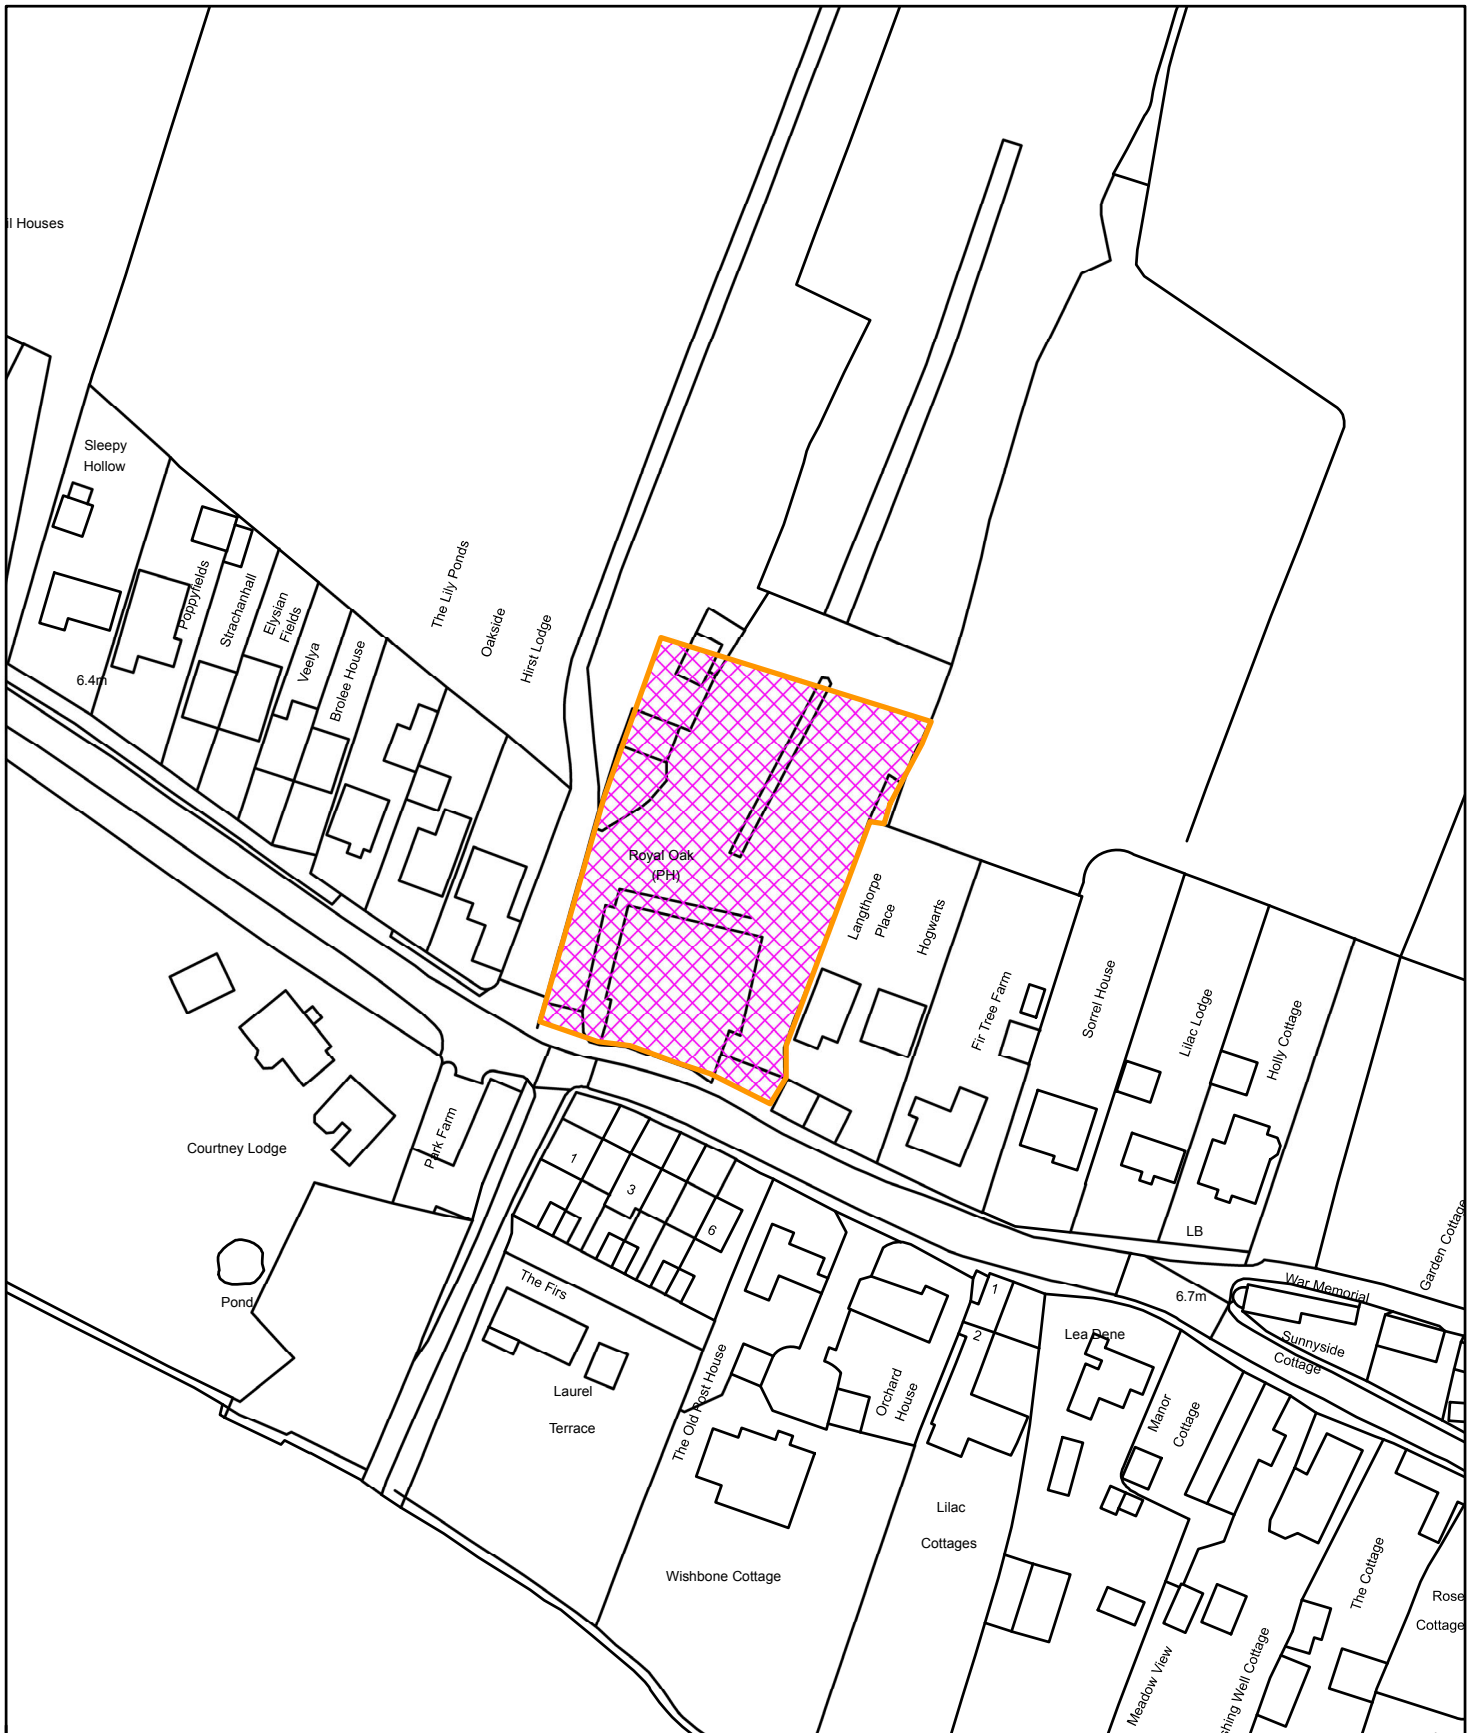

Royal Oak Inn, Main Road, Hirst Courtney
2022/0852/OUT

Reproduced from the Ordnance Survey mapping with the permission of Her Majesty's Stationary Office. Unauthorised reproduction infringes Crown Copyright and may lead to prosecution or civil proceedings © Crown Copyright
Selby District Council Licence No. 100018656
This copy has been produced specifically for Planning and Building Control purposes only.
No further copies may be made.